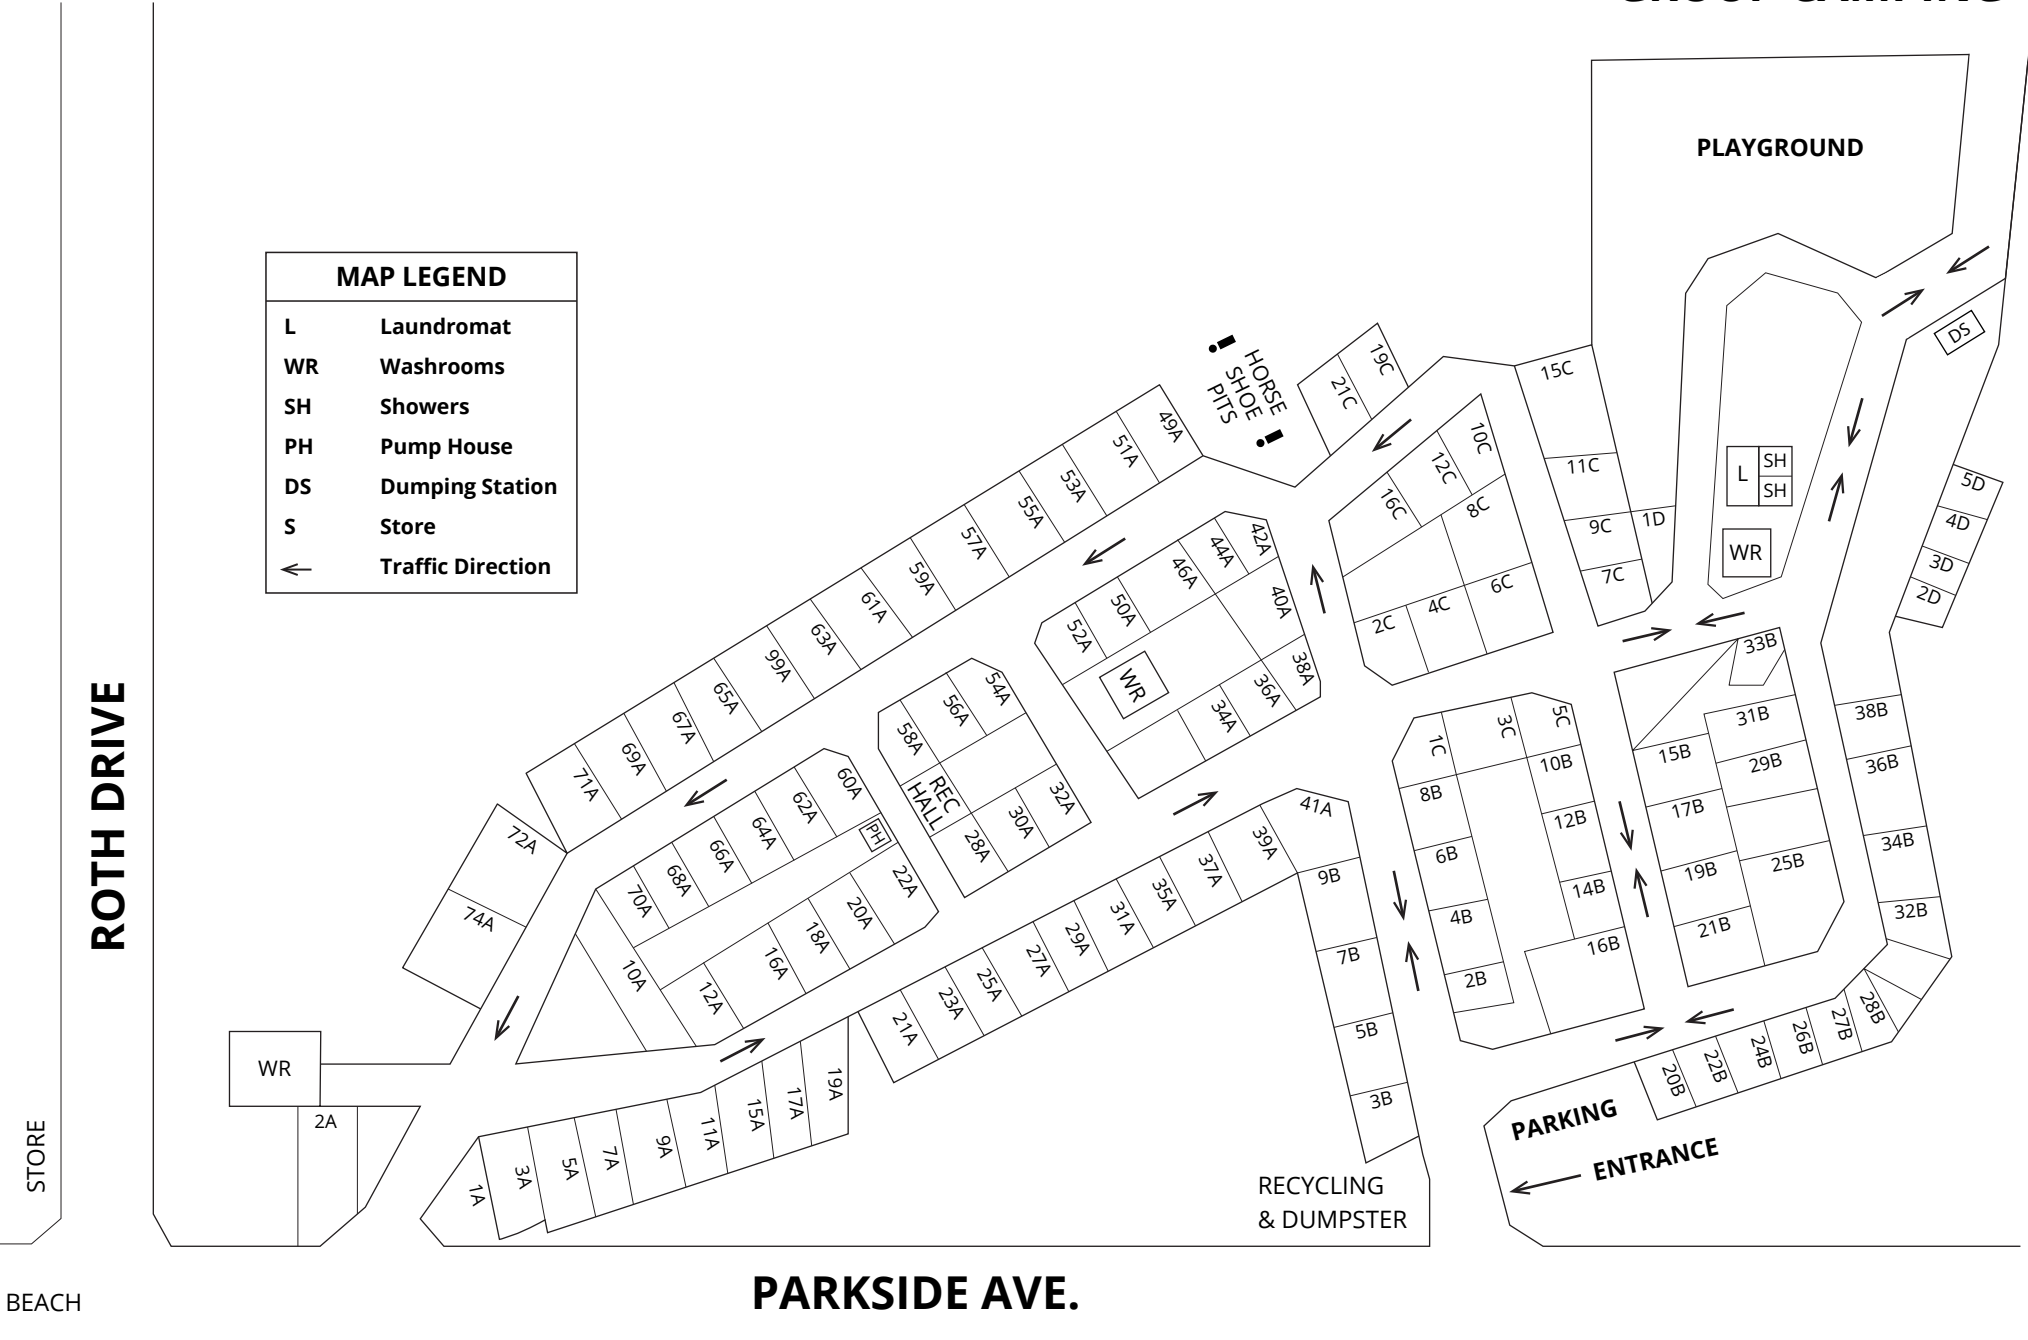

GROUP CAMPING

MAP LEGEND	
L	Laundromat
WR	Washrooms
SH	Showers
PH	Pump House
DS	Dumping Station
S	Store
←	Traffic Direction

ENTRANCE

PARKSIDE AVE.

RECYCLING & DUMPSTER

PARKING ENTRANCE

PLAYGROUND

ROTHS DRIVE

STORE

BEACH