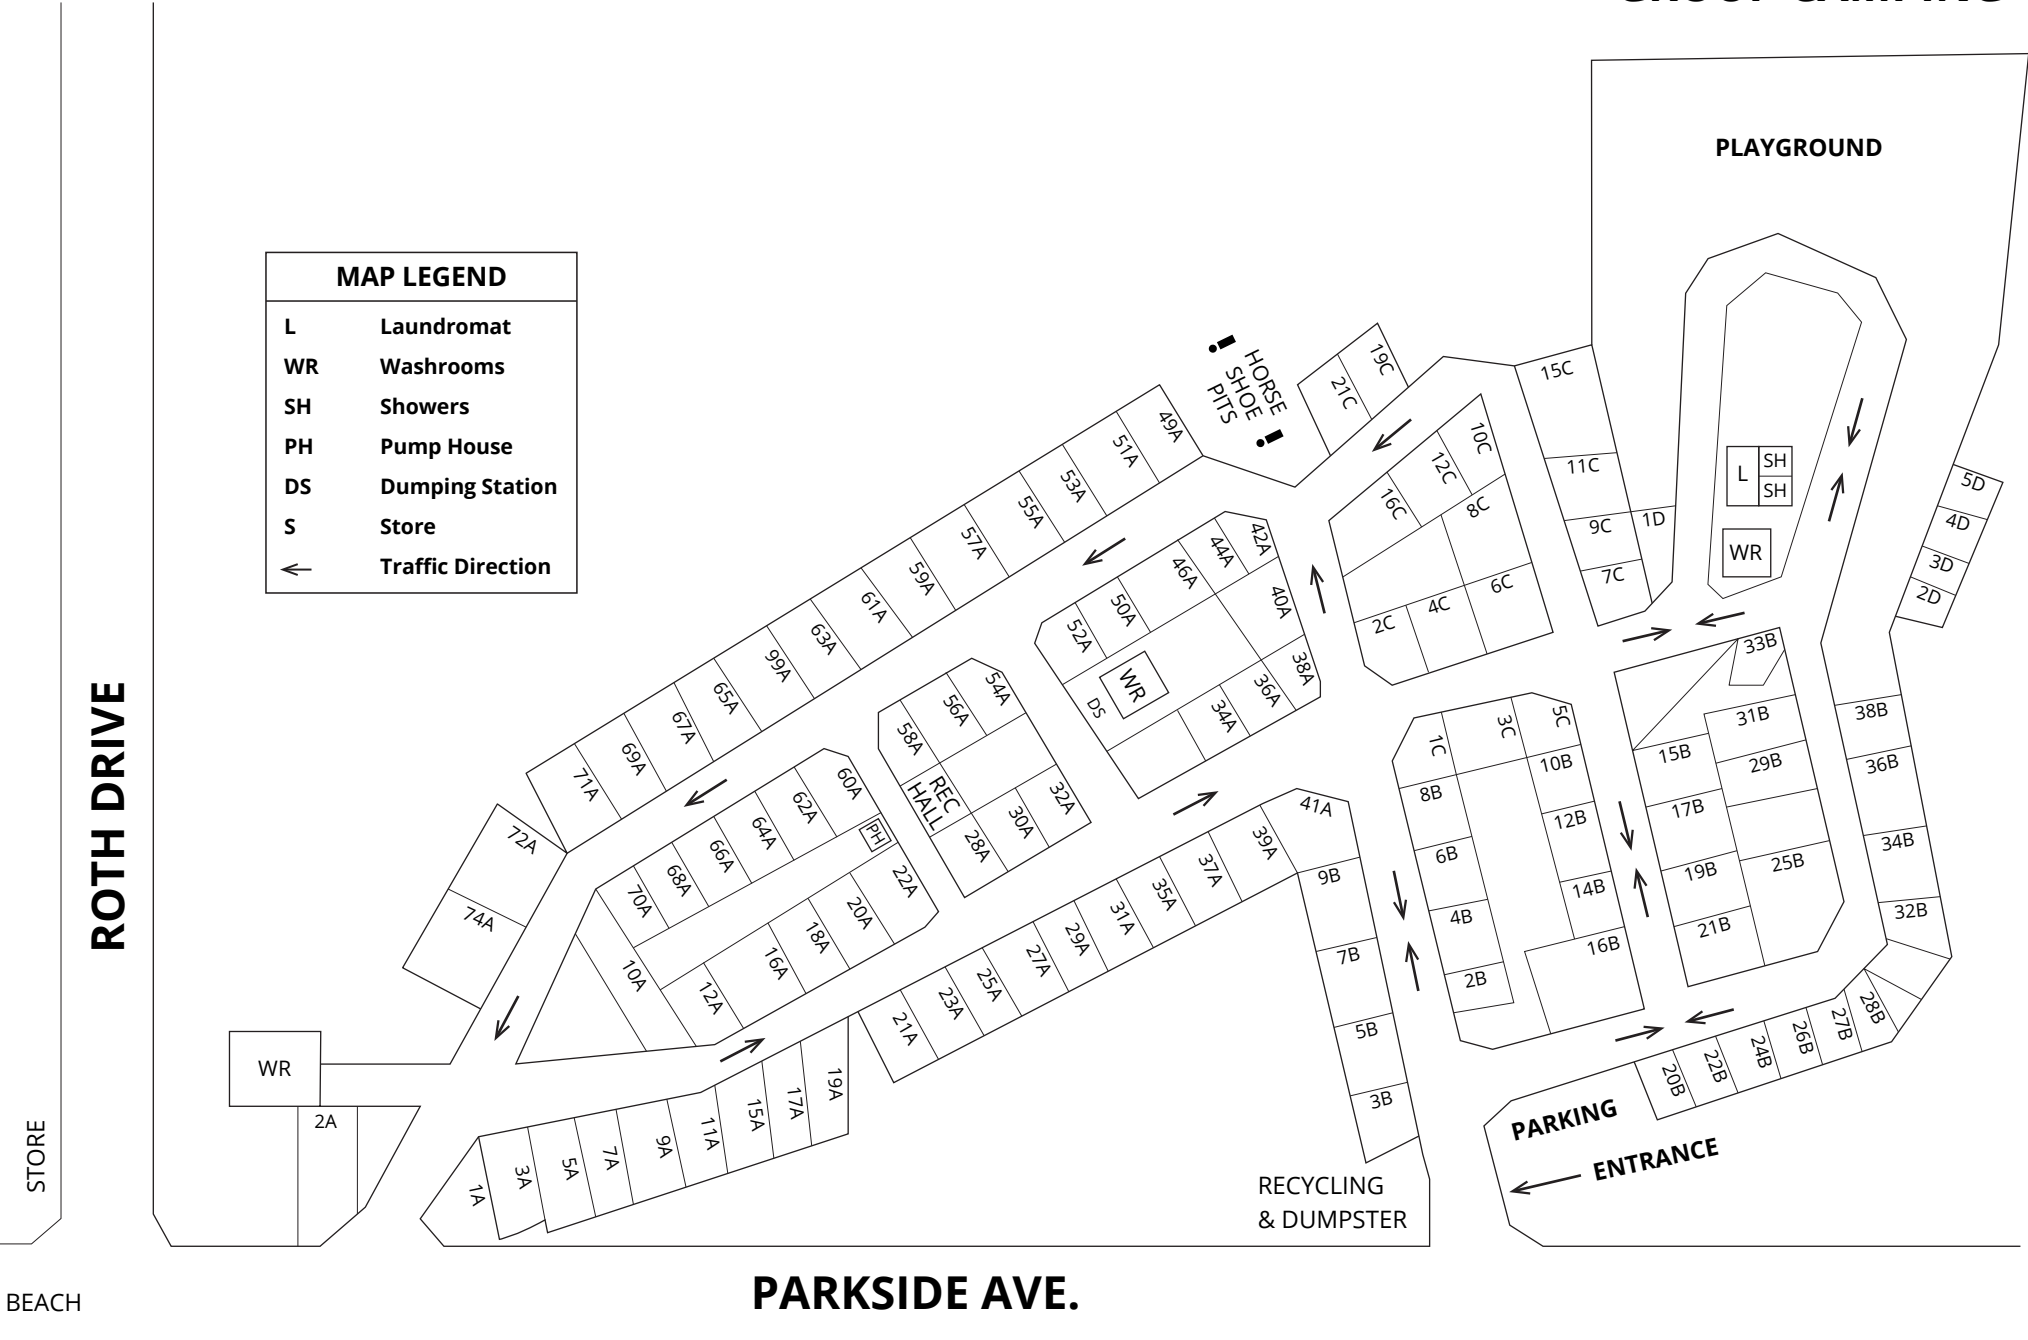

GROUP CAMPING

MAP LEGEND	
L	Laundromat
WR	Washrooms
SH	Showers
PH	Pump House
DS	Dumping Station
S	Store
←	Traffic Direction

ROTH DRIVE

STORE

BEACH

PARKSIDE AVE.

ENTRANCE

PLAYGROUND

PARKING
ENTRANCE

RECYCLING
& DUMPSTER

HORSE
SHOE
PITS